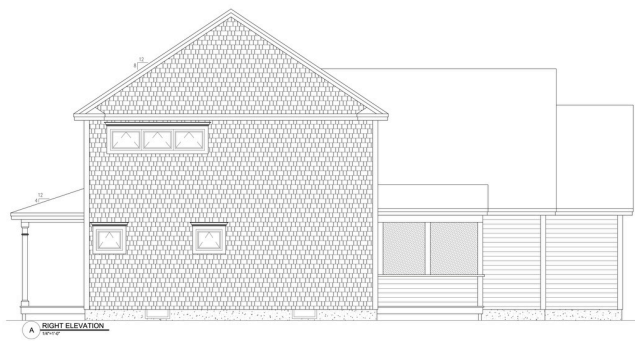

BUILD YOUR NEXT CHAPTER: WWW.DORVEEBUILDERS.COM

DORVEE BUILDERS
FINE CUSTOM HOMES

Multiple exclusive homesites available.

DORVEE BUILDERS
FINE CUSTOM HOMES

One and Two Story Designs from 2,016 to 2,906 square feet.

Multiple plans, homesites, and finishes available.
Starting at \$1,250,000.

DORVEE BUILDERS
FINE CUSTOM HOMES

One and Two Story Designs from 2,016 to 2,906 square feet.

Multiple plans, homesites, and finishes available.
Starting at \$1,250,000.